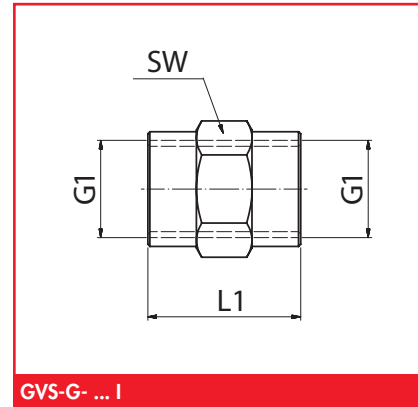

Connections

Thread union straight, GVS-G

FEZER
Simply move more.

GVS-G

GVS-G- ... A

GVS-G- ... I

Article number

Type		Weight (kg)
GVS-G-1/8A	6.21.5.0833	0,010
GVS-G-1/8I	6.21.5.0835	0,010
GVS-G-1/4A	6.21.5.0641	0,015
GVS-G-1/4I	6.21.5.0426	0,020
GVS-G-3/8A	6.21.5.0834	0,020
GVS-G-3/8I	6.21.5.0836	0,020
GVS-G-1/2A	6.21.5.0661	0,040
GVS-G-1/2I	6.21.5.0640	0,030

Dimensions

Type	L1	L2	G1	HG1	SW
GVS-G-1/8A	19,5	7,5	G1/8	7,5	12
GVS-G-1/8I	15	7,5	G1/8	7,5	13
GVS-G-1/4A	27	11	G1/4	11	14
GVS-G-1/4I	22	11	G1/4	11	17
GVS-G-3/8A	28	11,5	G3/8	11	17
GVS-G-3/8I	23	11,5	G3/8	11	20
GVS-G-1/2A	33,5	14	G1/2	11	22
GVS-G-1/2I	28	14	G1/2	11	24

Connections

Thread union angular, GVS-W

FEZER
Simply move more.

GVS-W

GVS-W- ... A

GVS-W- ... I

Article number

Type		Weight (kg)
GVS-W-1/8I	6.21.5.0825	0,015
GVS-W-1/8A-1/8I	6.21.5.0827	0,015
GVS-W-1/4I	6.21.5.0427	0,030
GVS-W-1/4A-1/4I	6.21.5.0584	0,030
GVS-W-3/8I	6.21.5.0826	0,040
GVS-W-3/8A-3/8I	6.21.5.0580	0,030
GVS-W-1/2I	6.21.5.0639	0,070
GVS-W-1/2A-1/2I	6.21.5.0525	0,060

Dimensions

Type	L1	H1	G1	G2	HG1	SW
GVS-W-1/8I	19	11,5	G1/8	G1/8	8,5	11
GVS-W-1/8A-1/8I	19	11,5	G1/8	G1/8	8,5	11
GVS-W-1/4I	23	15	G1/4	G1/4	11	14
GVS-W-1/4A-1/4I	23	15	G1/4	G1/4	11	13
GVS-W-3/8I	25	15	G3/8	G3/8	11,5	16
GVS-W-3/8A-3/8I	25	15	G3/8	G3/8	11,5	15
GVS-W-1/2I	31,5	17,5	G1/2	G1/2	14	20
GVS-W-1/2A-1/2I	31,5	17,5	G1/2	G1/2	14	20