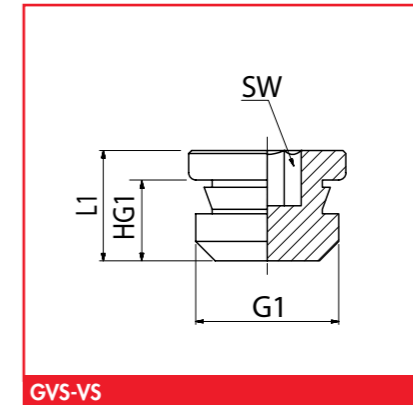

Connections

Thread union angular turnable, GVS-WD

GVS-WD

GVS-WD

Article number

Type		Weight (kg)
GVS-WD-1/8A-1/8I	1.54.2.0055	0,010
GVS-WD-1/4A-1/4I	1.54.2.0084	0,025
GVS-WD-3/8A-3/8I	1.54.2.0085	0,040
GVS-WD-1/2A-1/2I	1.54.2.0086	0,055

Dimensions

Type	L1	H1	H2	G1	G2	HG1	SW
GVS-WD-1/8A-1/8I	22	20,2	15	G1/8	G1/8	7,8	14
GVS-WD-1/4A-1/4I	29	26,8	20	G1/4	G1/4	10	17
GVS-WD-3/8A-3/8I	34	29,2	22	G3/8	G3/8	6,85	22
GVS-WD-1/2A-1/2I	42	35,7	28	G1/2	G1/2	8,85	27

FEZER

Simply move more.

Connections

Thread union sealing plug, GVS-VS

GVS-VS

GVS-VS

Article number

Type		Weight (kg)
GVS-VS-1/8	6.21.5.0844	0,005
GVS-VS-1/4	6.21.5.0845	0,005
GVS-VS-3/8	6.21.5.0846	0,010
GVS-VS-1/2	6.21.5.0847	0,020

Dimensions

Type	L1	G1	SW
GVS-VS-1/8	7,5	G1/8	4
GVS-VS-1/4	9	G1/4	6
GVS-VS-3/8	10	G3/8	8
GVS-VS-1/2	11	G1/2	10

FEZER

Simply move more.