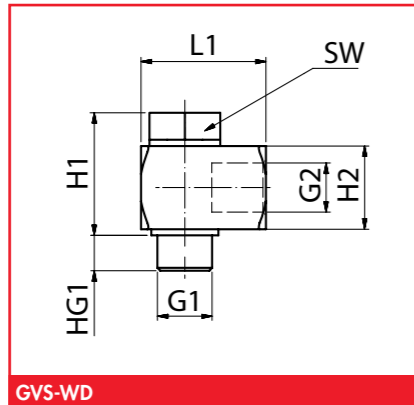

Connections

Thread union angular turnable, GVS-WD

GVS-WD

GVS-WD

Article number

Type		Weight (kg)
GVS-WD-1/8A-1/8I	1.54.2.0055	0,010
GVS-WD-1/4A-1/4I	1.54.2.0084	0,025
GVS-WD-3/8A-3/8I	1.54.2.0085	0,040
GVS-WD-1/2A-1/2I	1.54.2.0086	0,055

Dimensions

Type	L1	H1	H2	G1	G2	HG1	SW
GVS-WD-1/8A-1/8I	22	20,2	15	G1/8	G1/8	7,8	14
GVS-WD-1/4A-1/4I	29	26,8	20	G1/4	G1/4	10	17
GVS-WD-3/8A-3/8I	34	29,2	22	G3/8	G3/8	6,85	22
GVS-WD-1/2A-1/2I	42	35,7	28	G1/2	G1/2	8,85	27

FEZER

Simply move more.

Connections

Thread union sealing plug, GVS-VS

GVS-VS

GVS-VS

Article number

Type		Weight (kg)
GVS-VS-1/8	6.21.5.0844	0,005
GVS-VS-1/4	6.21.5.0845	0,005
GVS-VS-3/8	6.21.5.0846	0,010
GVS-VS-1/2	6.21.5.0847	0,020

Dimensions

Type	L1	G1	SW
GVS-VS-1/8	7,5	G1/8	4
GVS-VS-1/4	9	G1/4	6
GVS-VS-3/8	10	G3/8	8
GVS-VS-1/2	11	G1/2	10

FEZER

Simply move more.